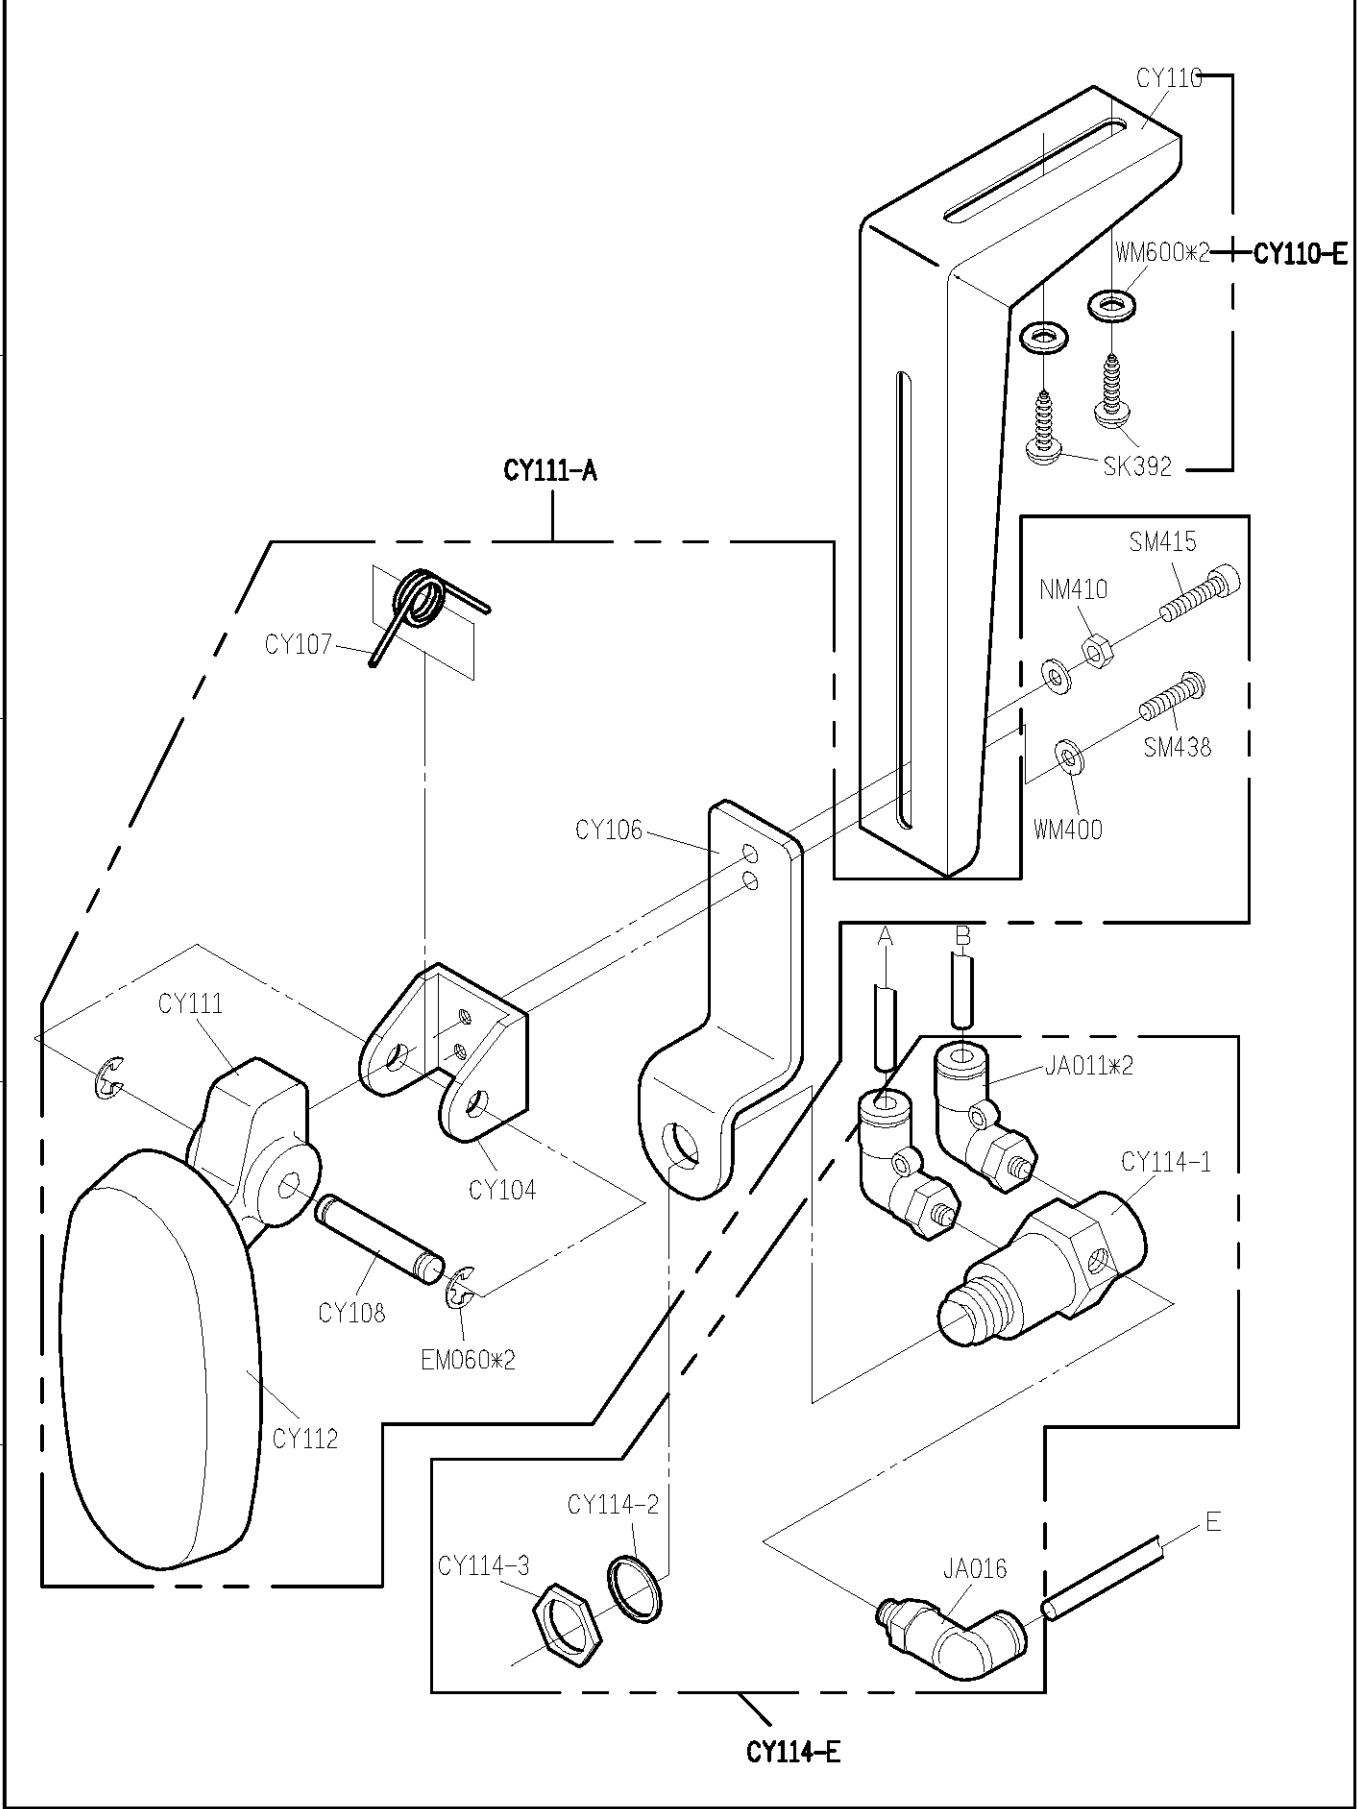

C007J PARTS LIST FOR CY (CHP) GROUP P.3/4

A
B
C
D
E