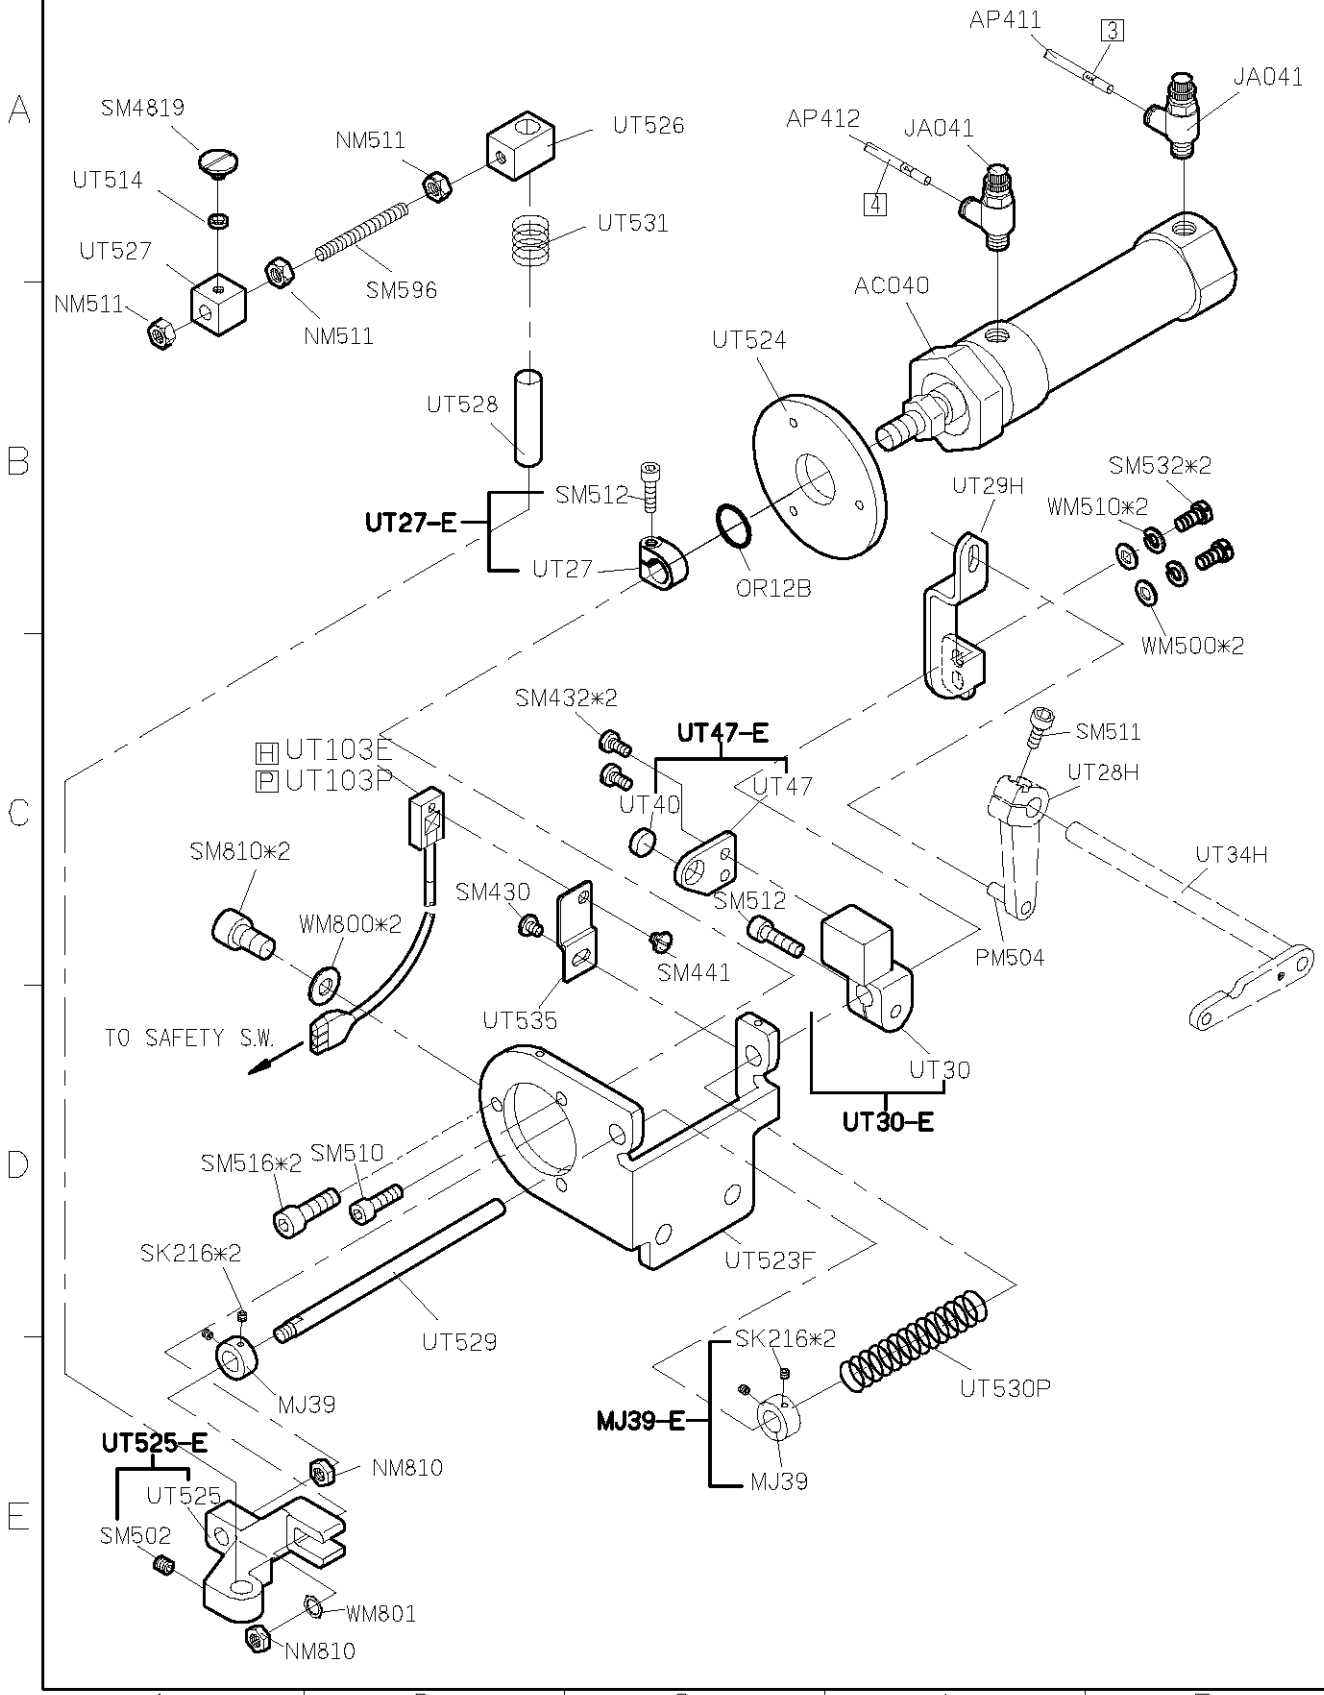

C007J PARTS LIST FOR UTP-J(UTQ-J) GROUP P.2/12

FOR C007J/C007JD/C858J/C858JD H FOR H牌機 P FOR P牌機

11/05/29