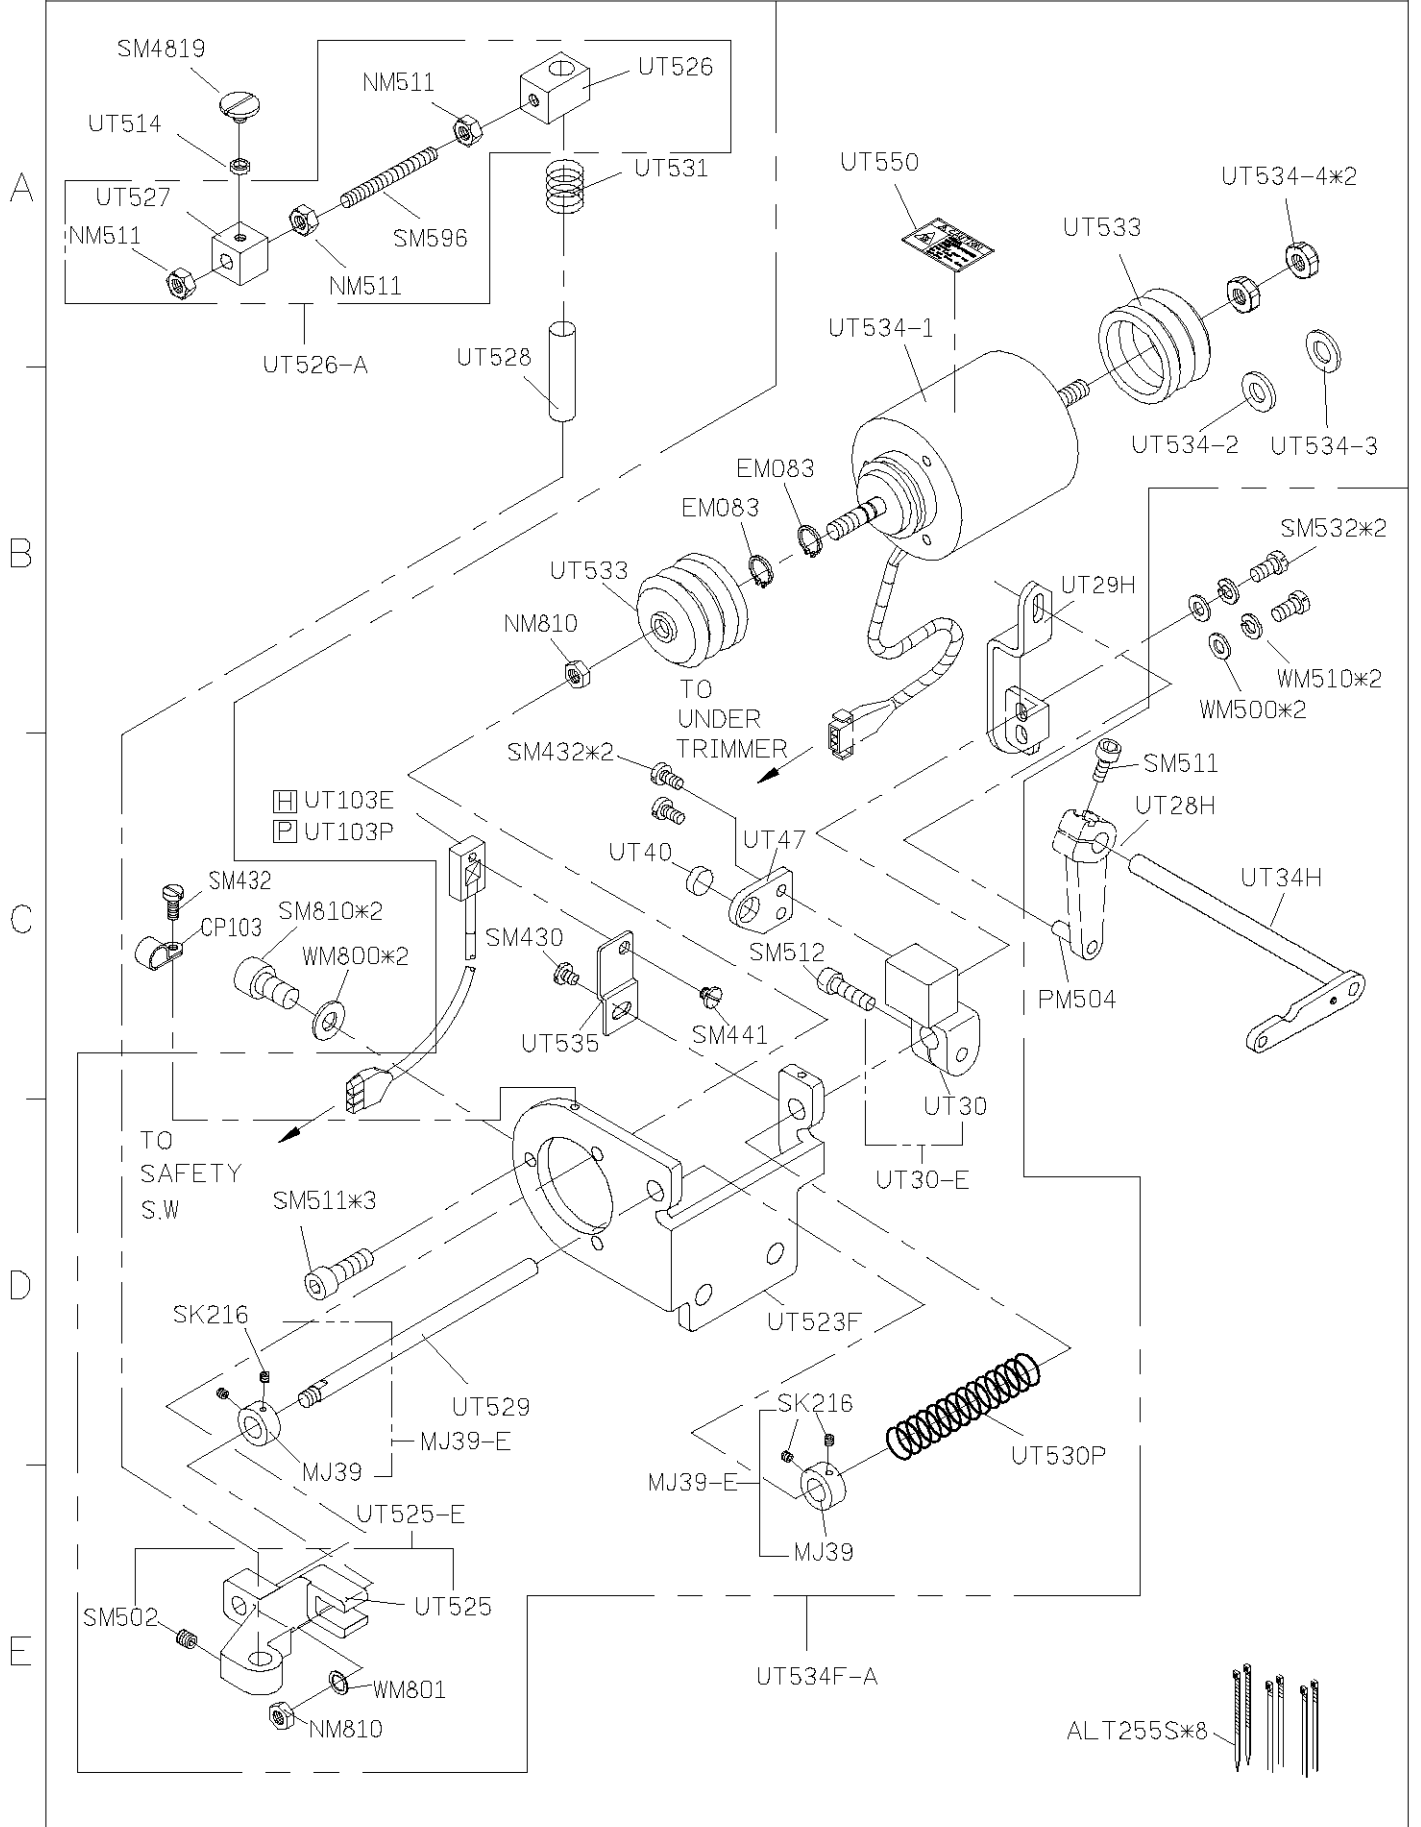

5 10/07/01

C007J PARTS LIST FOR UTR-J(UTS-J) GROUP P.1/8

FOR C007J/C007JD/ C858J/C858JD

★ 适用于UTP/CR/CX, UTQ/CR/CX, UTR/CR/CX, UTS/CR/CX车型

11/11/21

C007J PARTS LIST FOR UTR-J(UTS-J) GROUP P.2/8

FOR C007J/C007JD/ C858J/C858JD