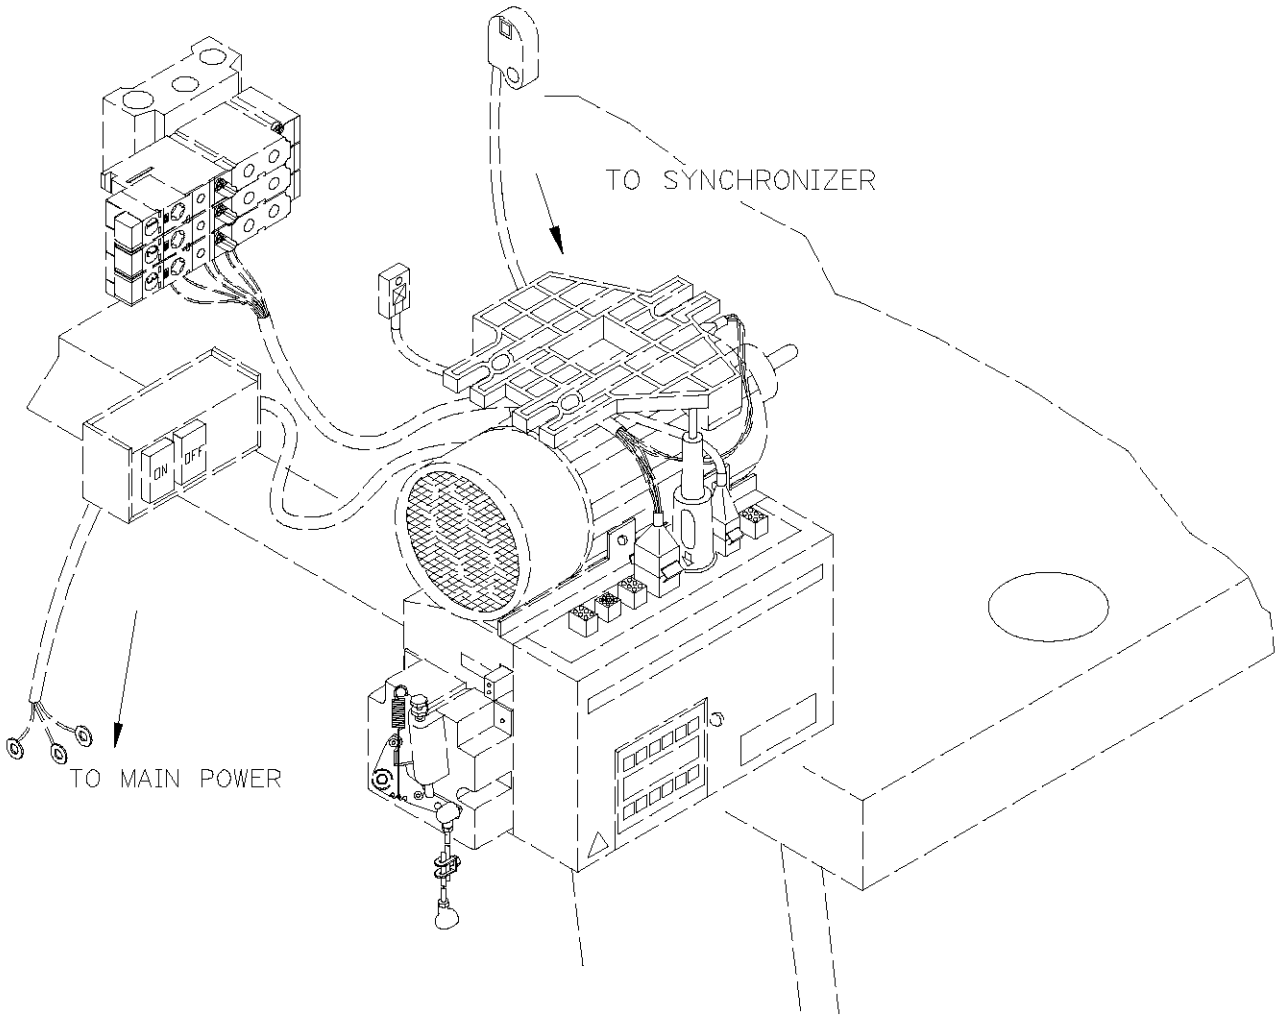

C007J PARTS LIST FOR UTP-J(UTQ-J) GROUP P.8/12

A

B

C

D

E