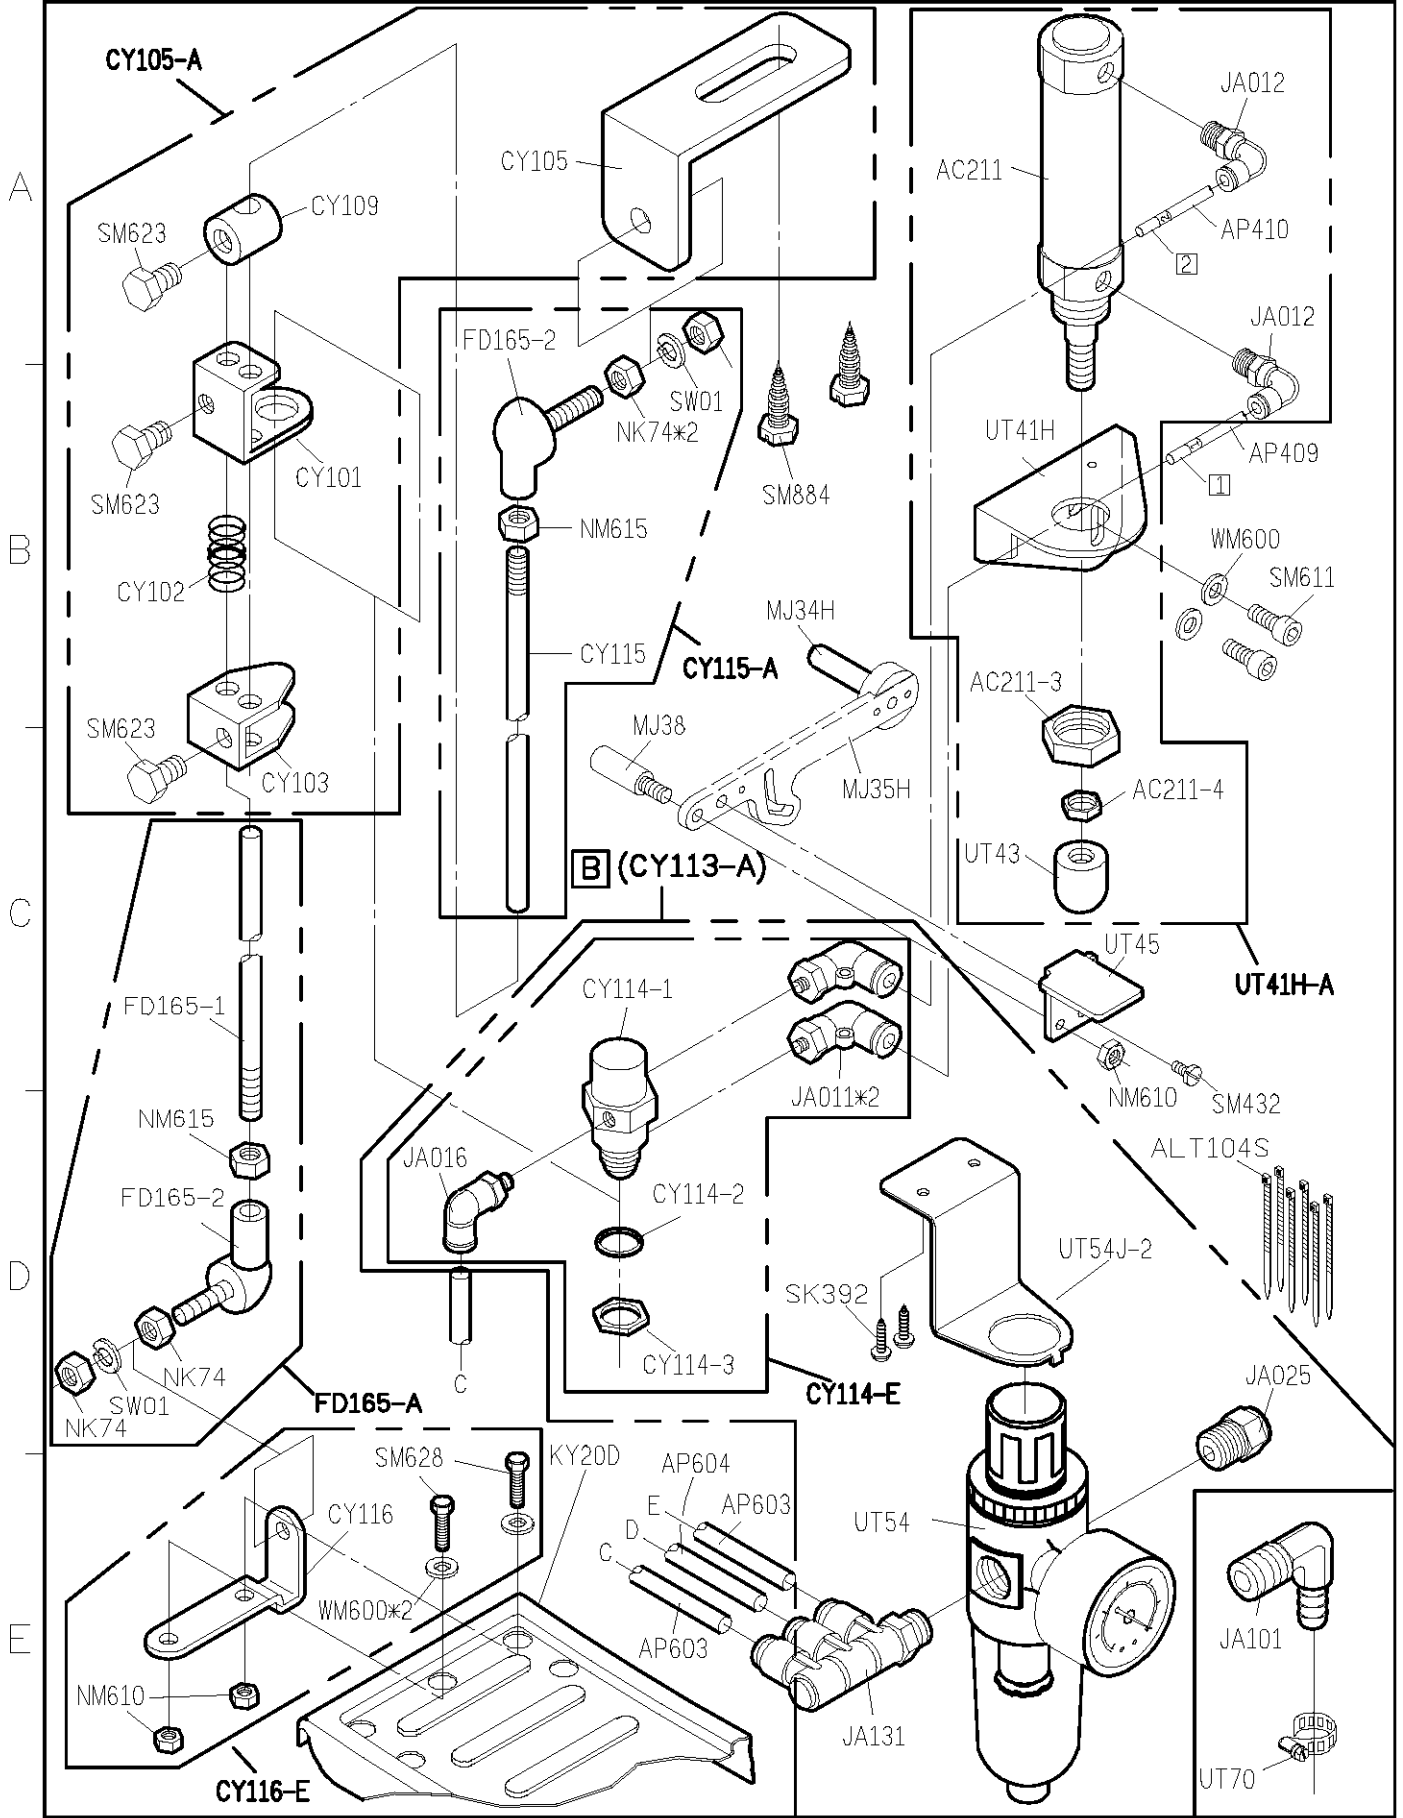

C007J PARTS LIST FOR CY-H(CHP-H) GROUP P.4/4

FOR C007J/C007JD/C858J/C858JD

10/07/01