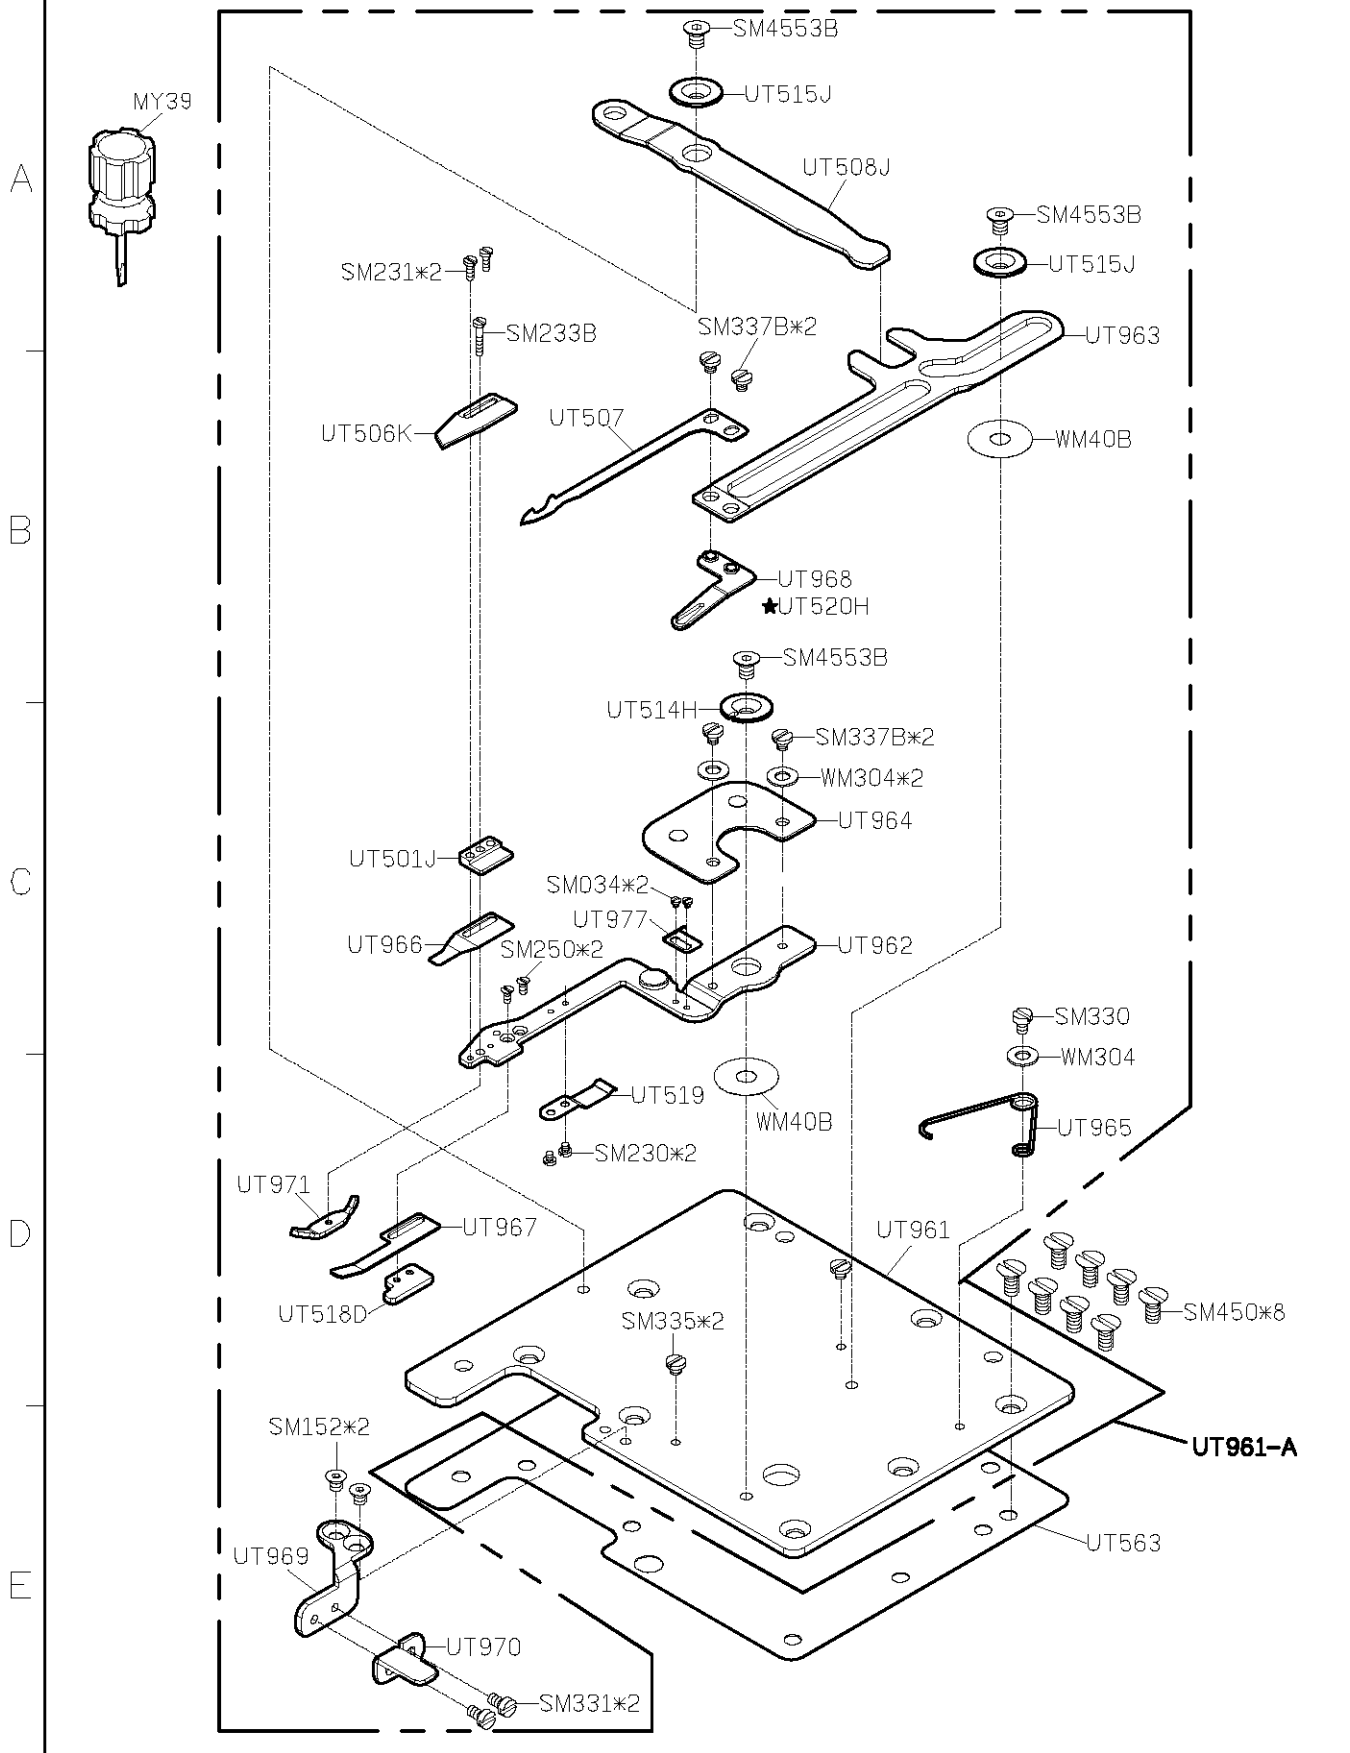

C007J PARTS LIST FOR UTR-J(UTS-J) GROUP P.1/8

FOR C007J/C007JD/ C858J/C858JD

★ 适用于UTP/CR/CX, UTQ/CR/CX, UTR/CR/CX, UTS/CR/CX车型

11/11/21