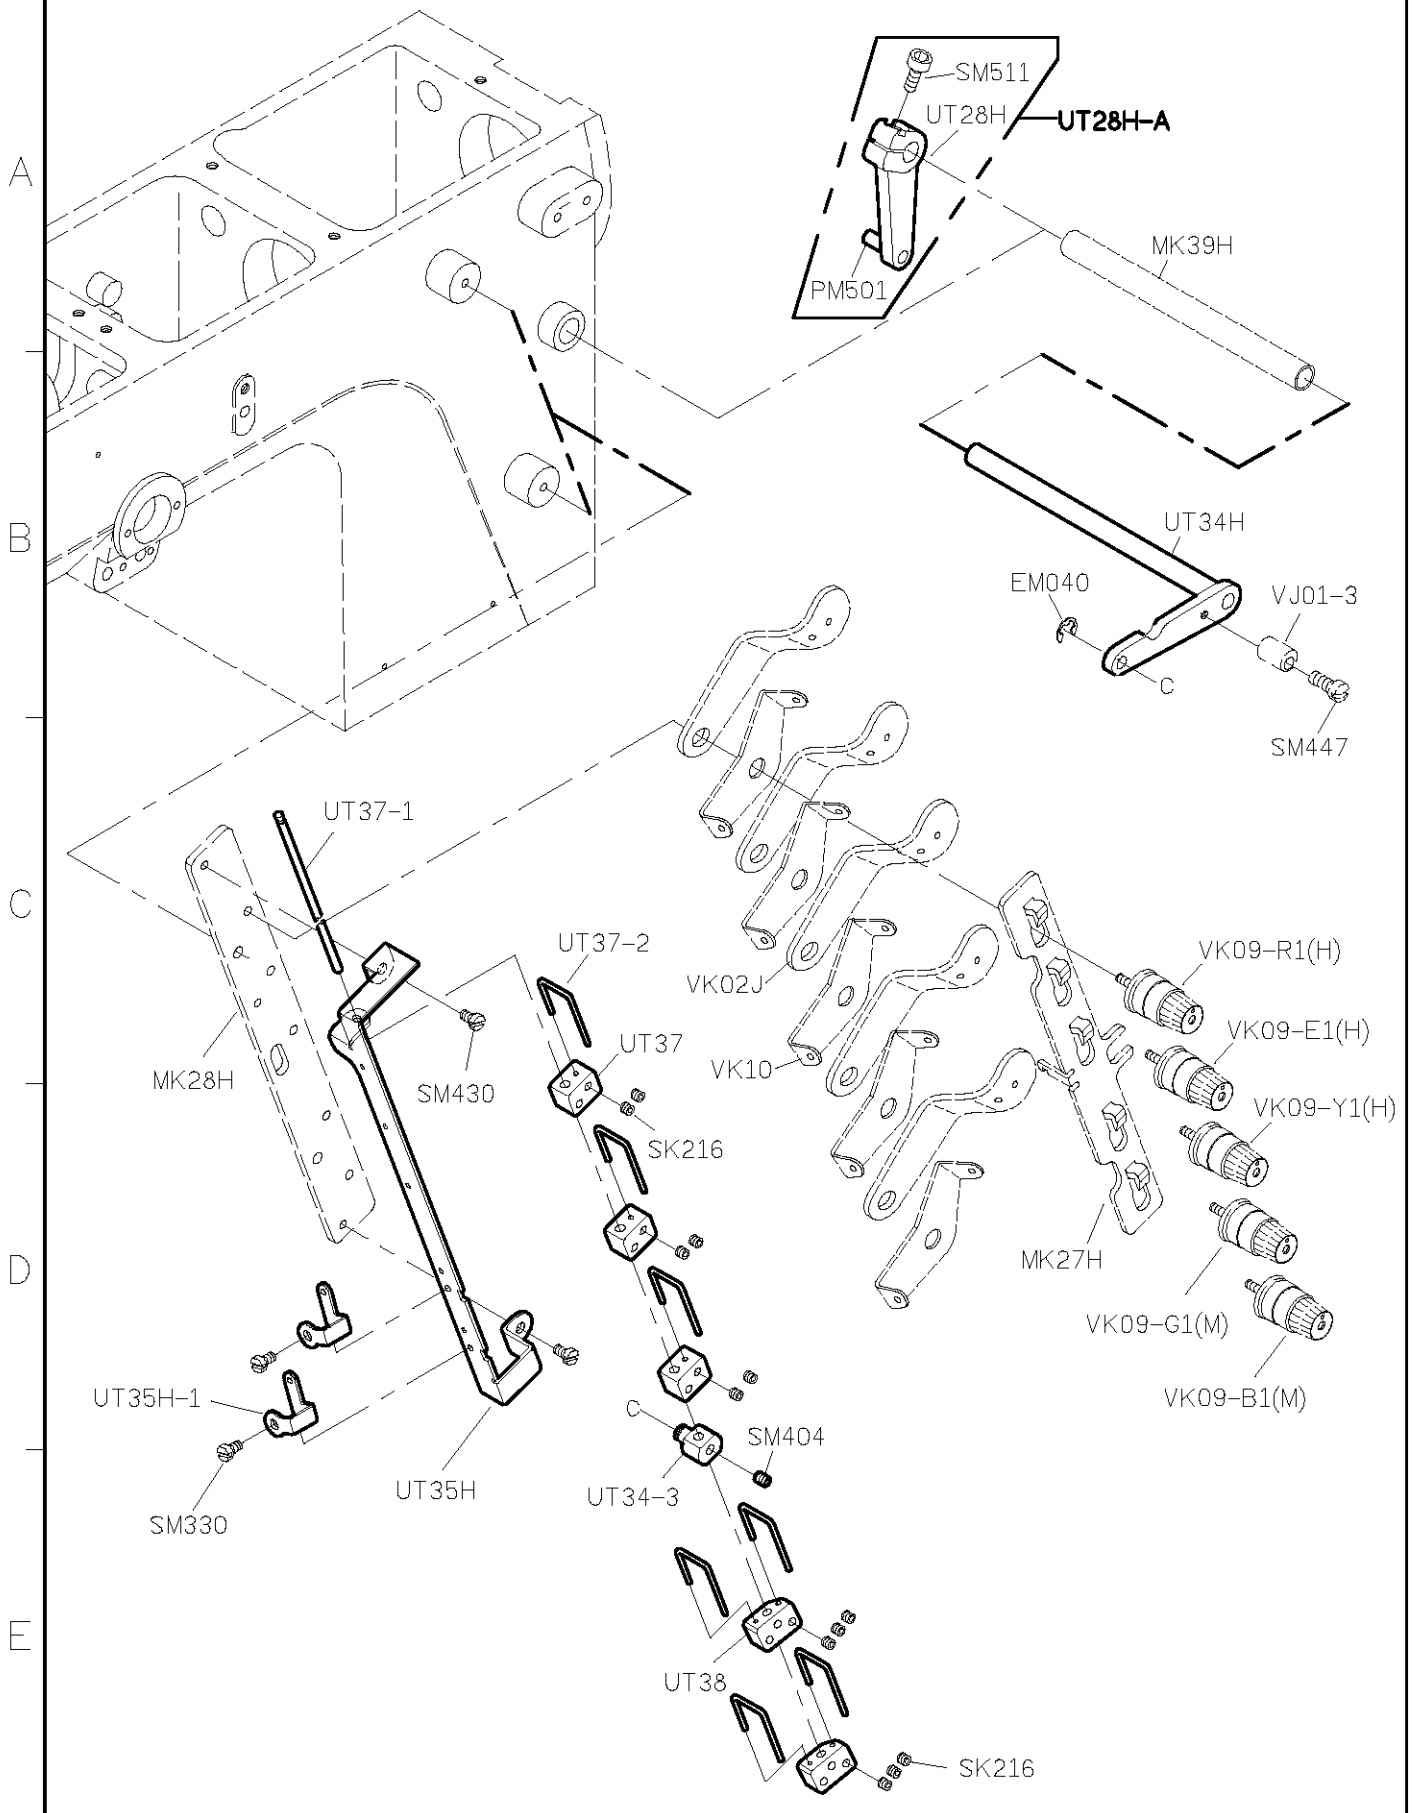

C007J PARTS LIST FOR UTP-J(UTQ-J) GROUP P.9/12