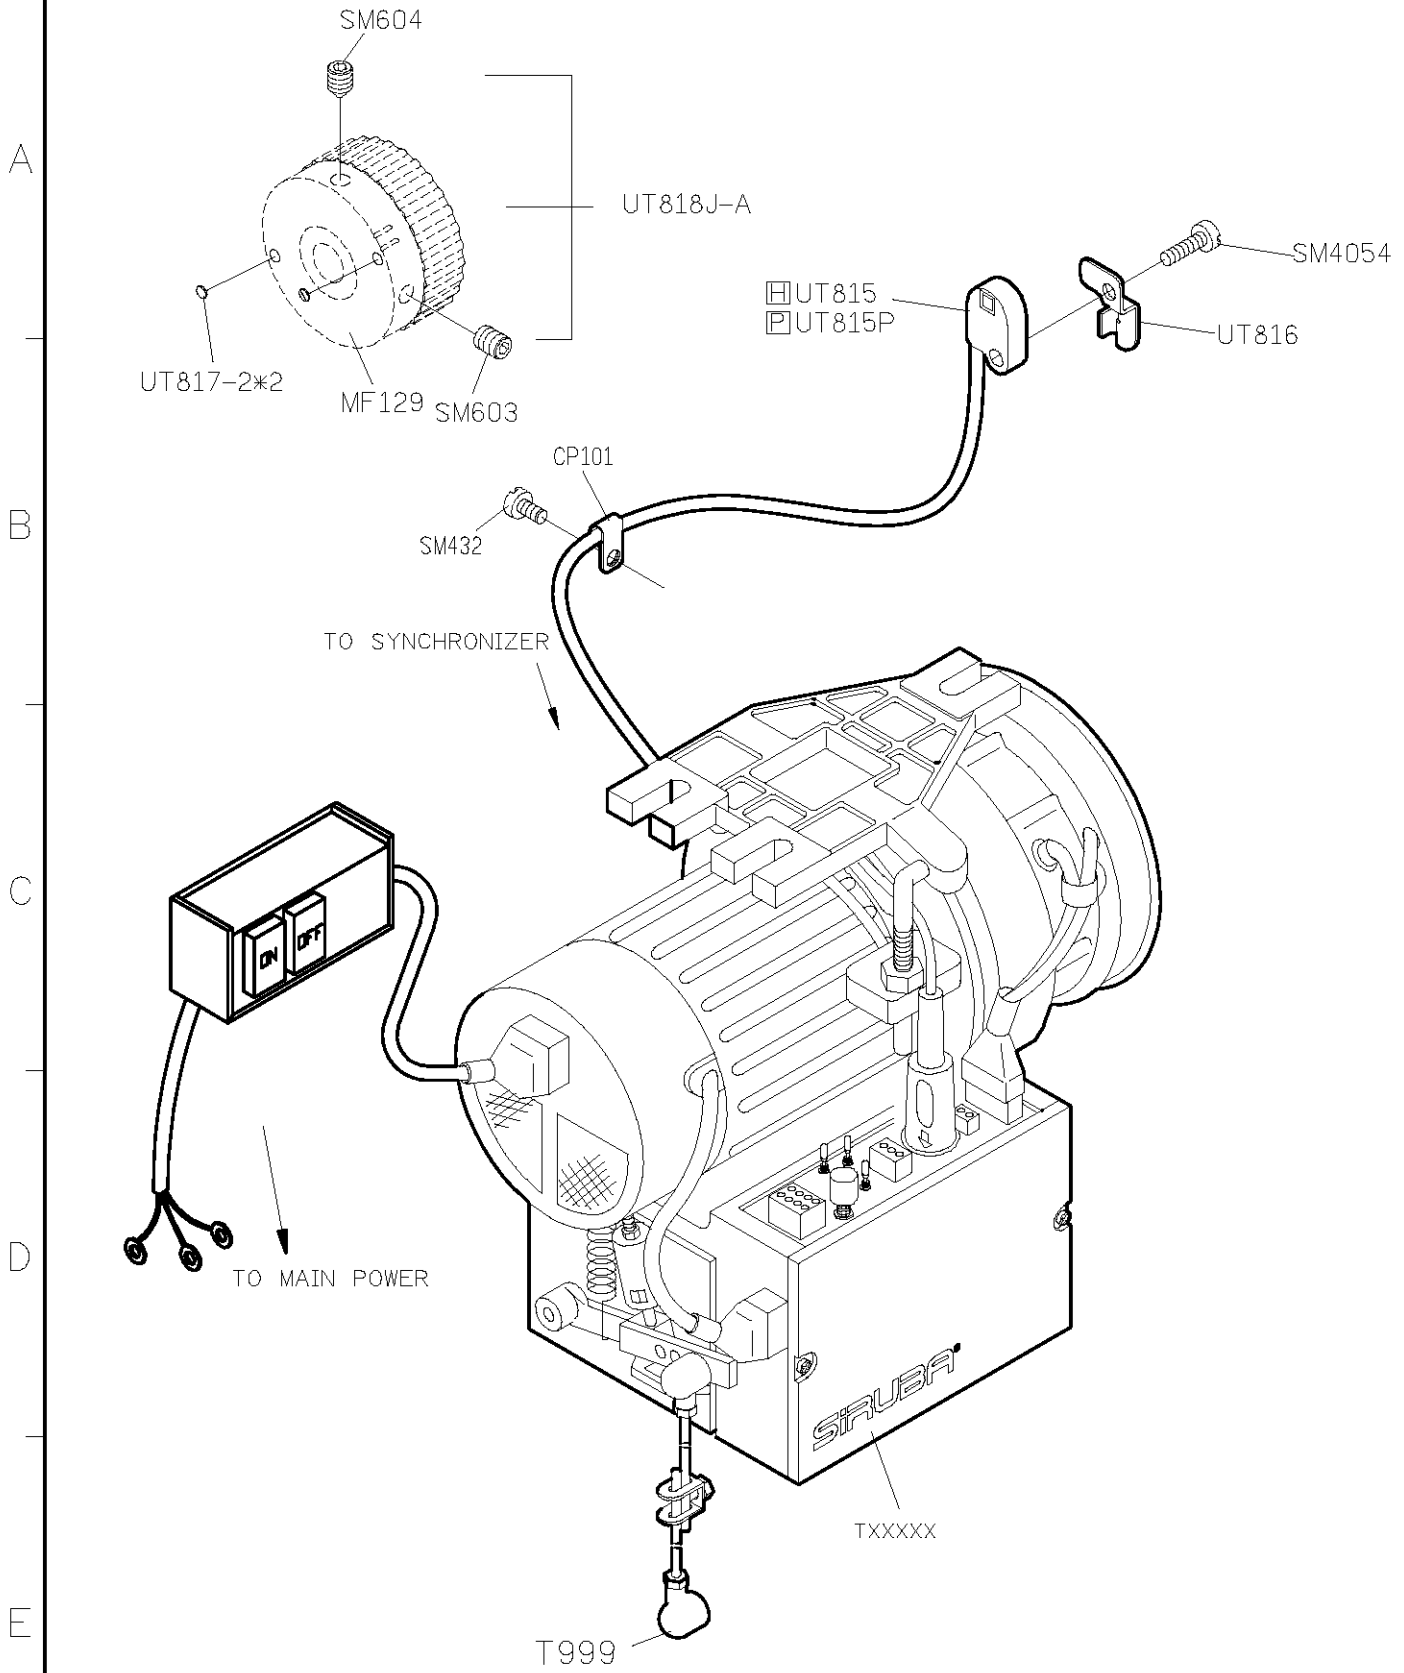

C007J PARTS LIST FOR UTP-J(UTQ-J) GROUP P.12/12

1 FOR F007J/C007J/F858J/C858J

3 FOR H牌馬達
3 FOR P牌馬達

5 10/07/01