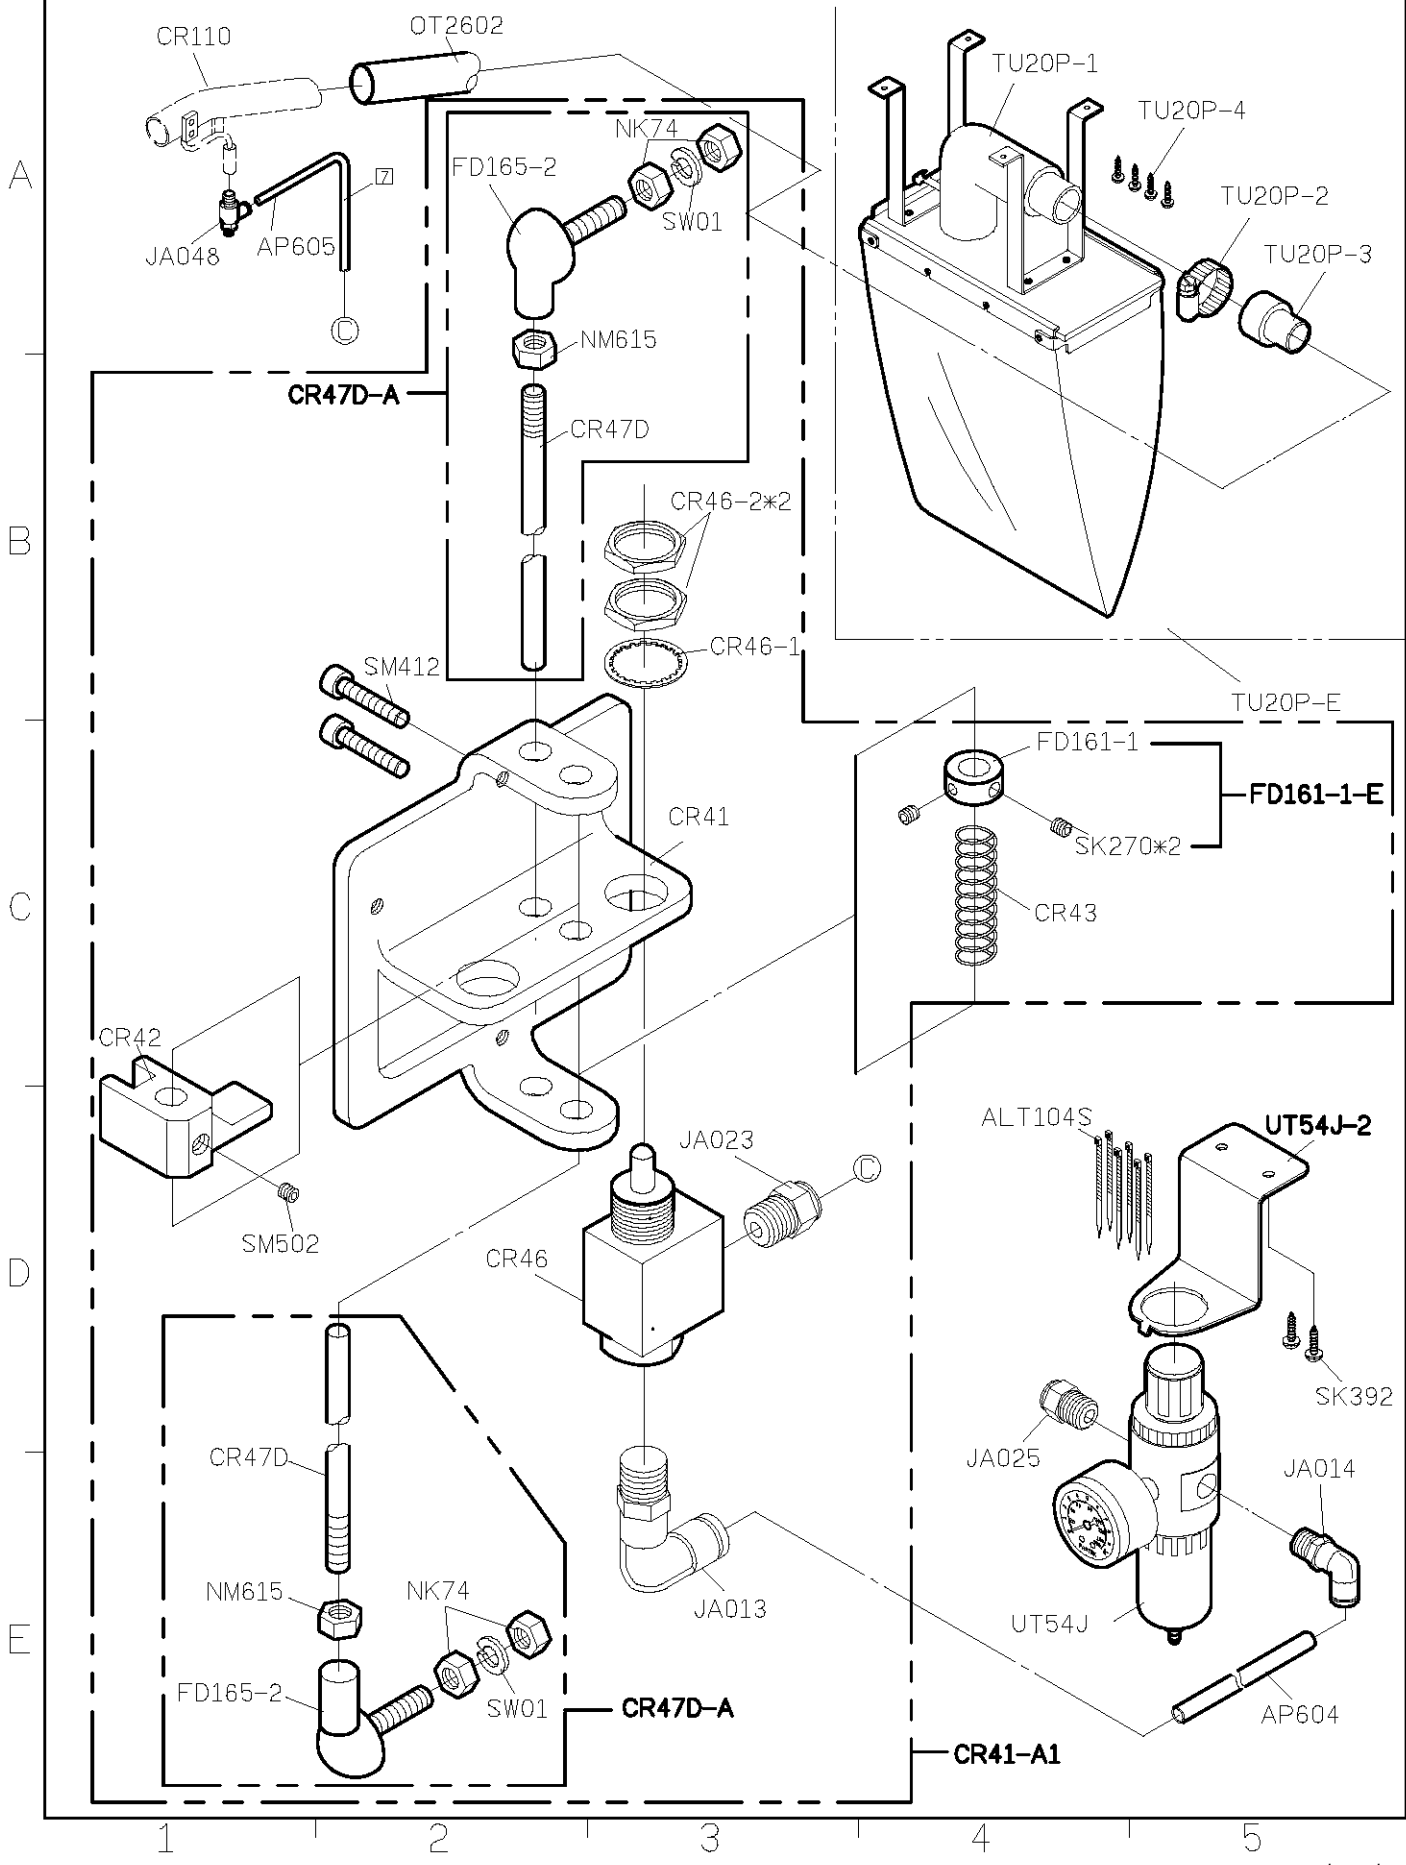

C007J PARTS LIST FOR CR-J GROUP P.2/2

FOR C007J/C007JD/C858J/C858JD

10/07/01