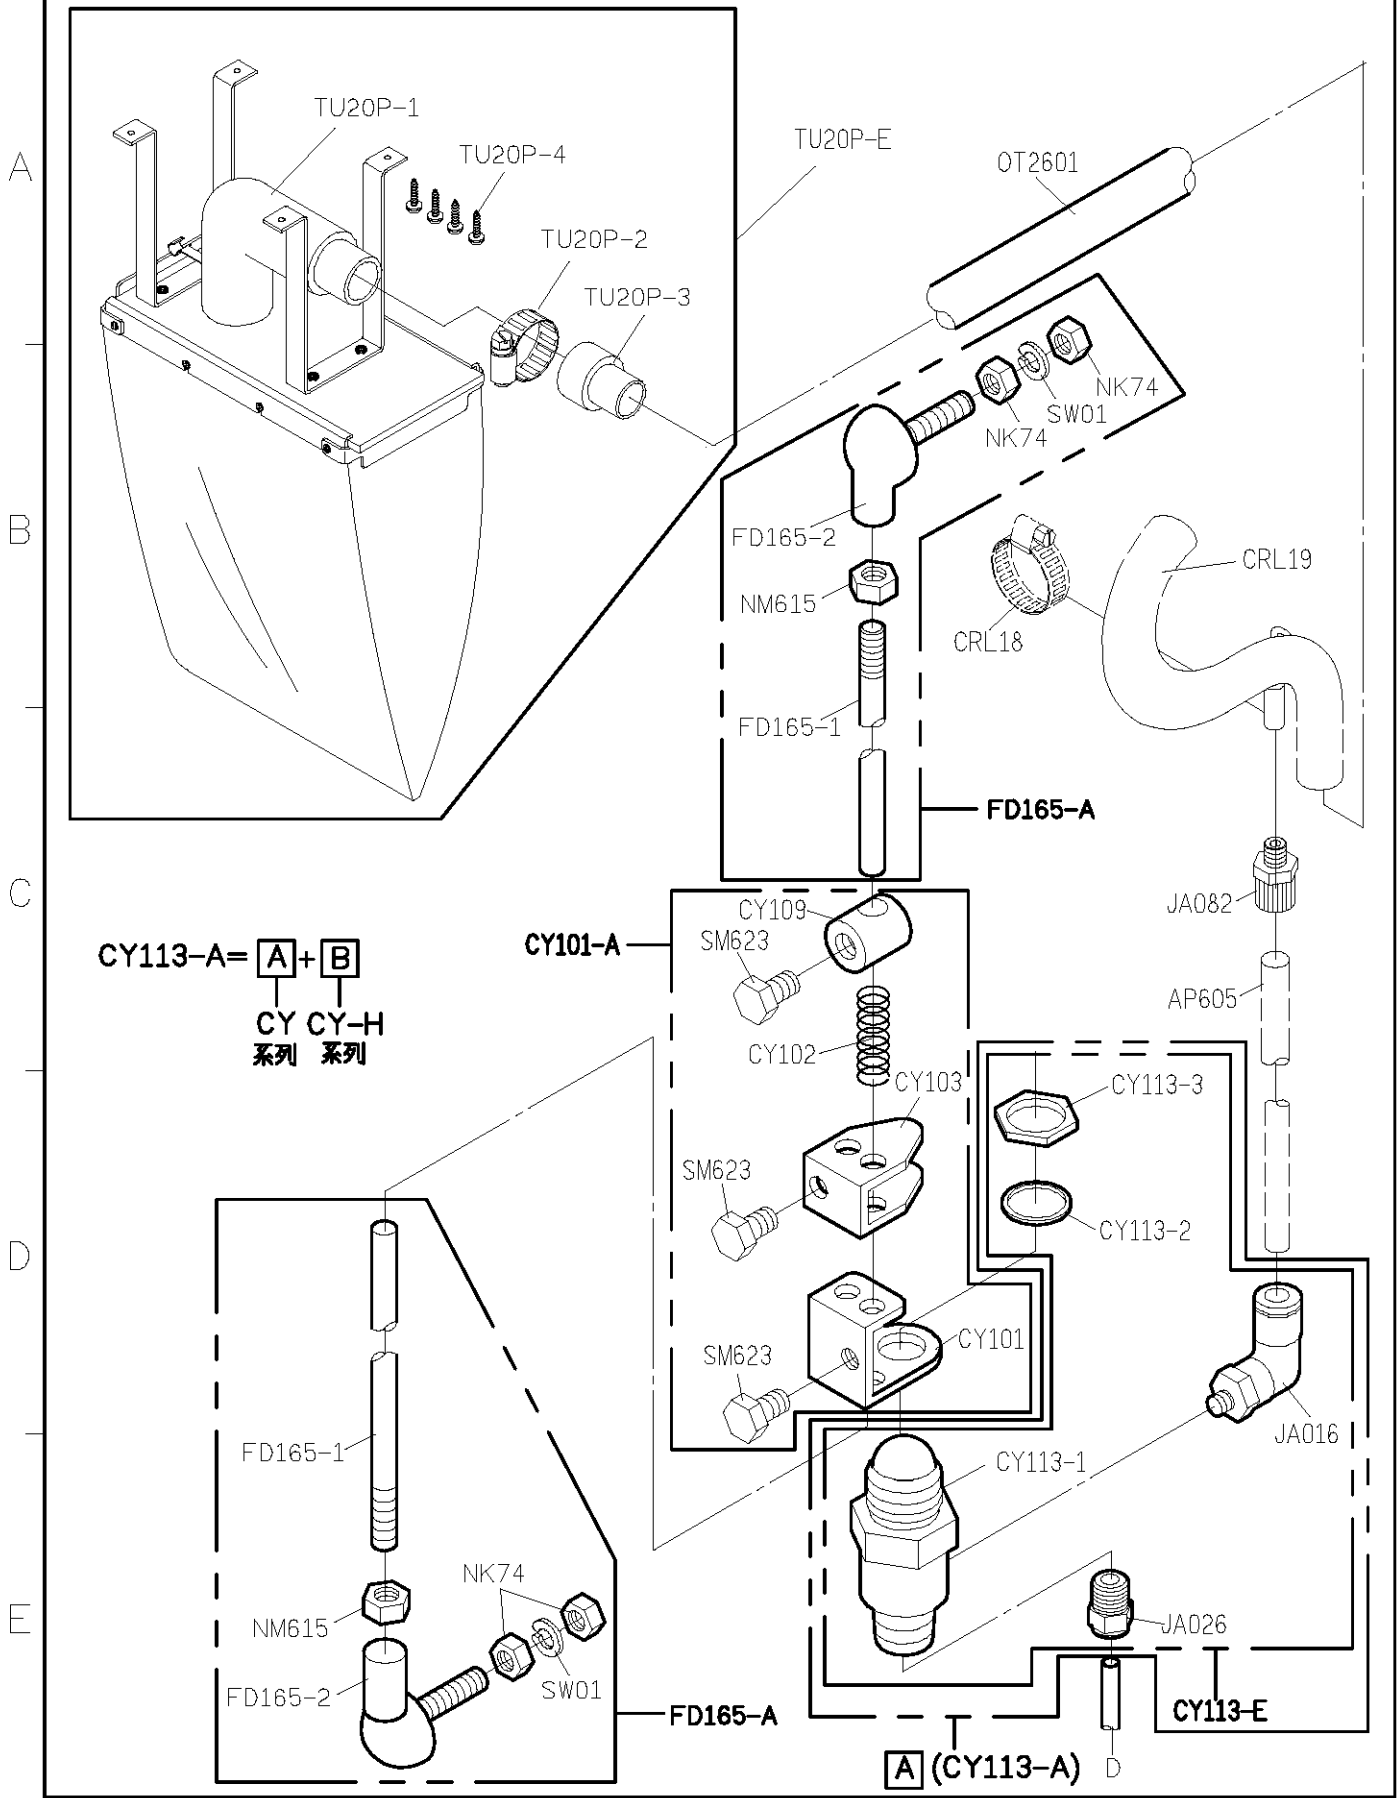

MODEL	薄布	超薄布
PARTS NO	CX108	CX109

FOR C007J/C858J/CR-J/CX-J

11/07/08

PARTS LIST FOR CY-H(CHP-H) GROUP 系列圖 1

FOR C007J/C858J
*USR FOR CY-H

11/08/13

C007J PARTS LIST FOR CY (CHP) GROUP P.2/4

FOR C007J/C007JD/C858J/C858JD