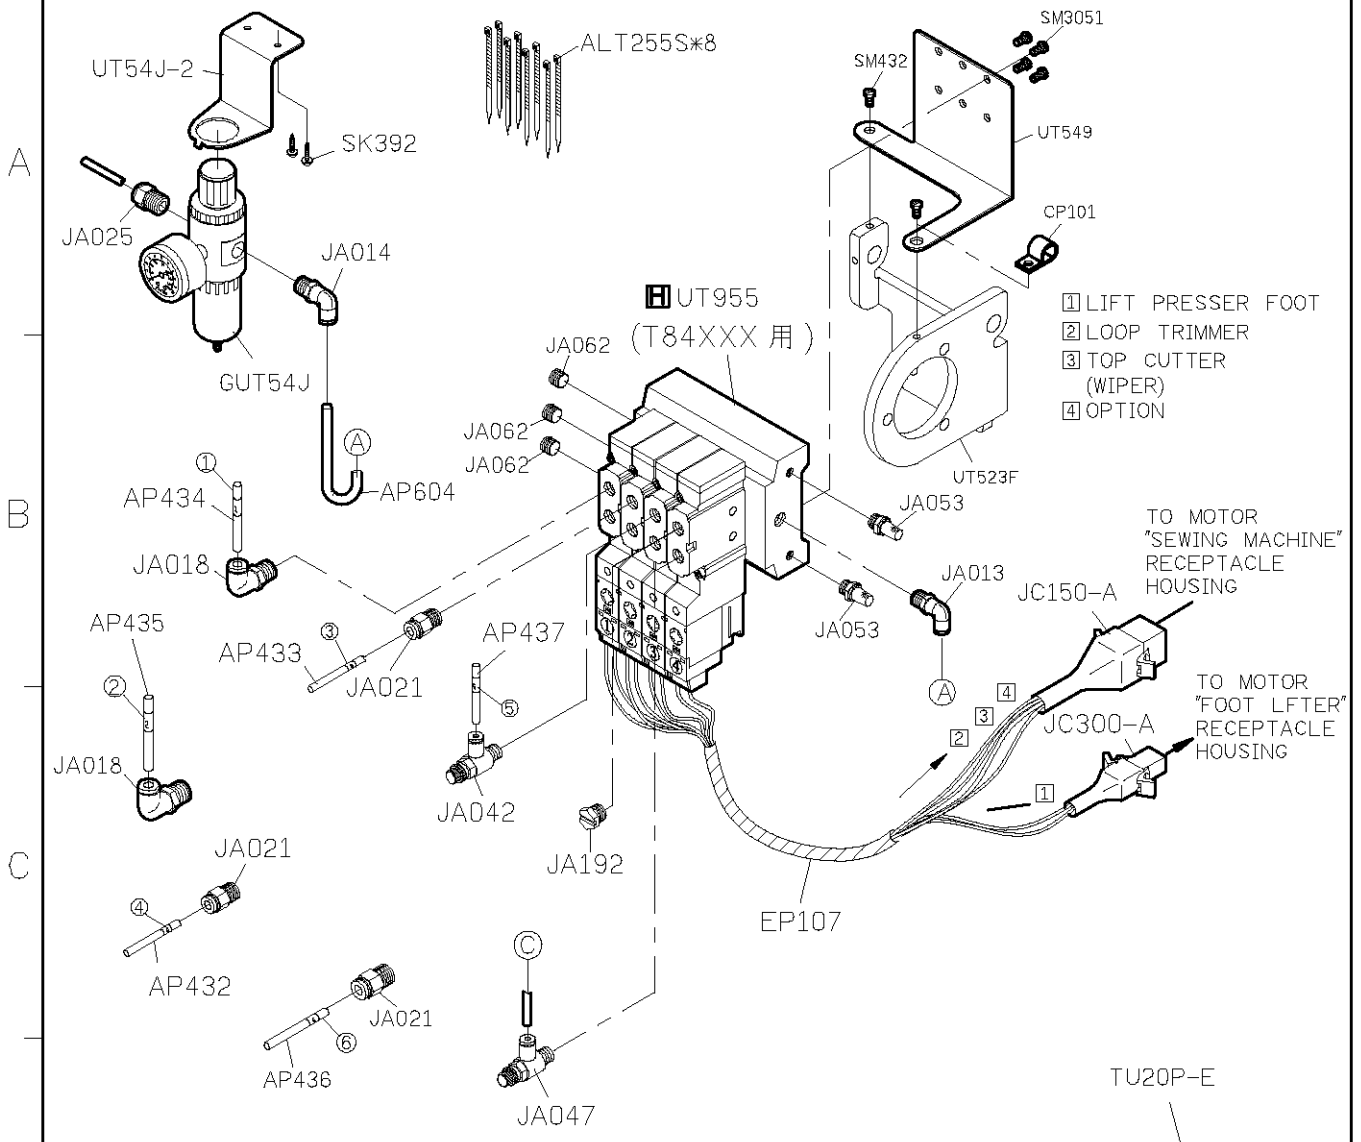

C007J PARTS LIST FOR UTP-J(UTQ-J) GROUP P.6/12

FOR C007J/C007JD/C858J/C858JD

FOR H牌機 (HVP-20)

11/05/03